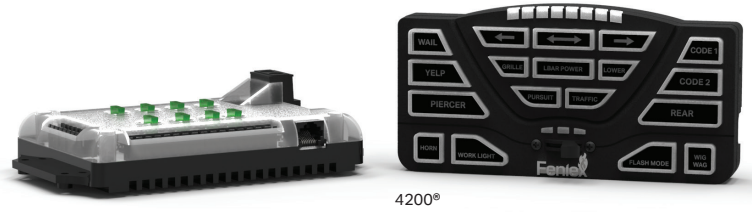

Siren	Part #	List Price
Storm [®] Pro 200W Siren	C-4015	335,00

Case pricing applies for a qty of 20 or more

4200[®] Controller

Feniex[®] 4200[®] Controller

An all in one controller the Feniex 4200 features 18 programmable buttons, three position slider switch, back lit LEDs and a relay box that supports over 40 outputs.