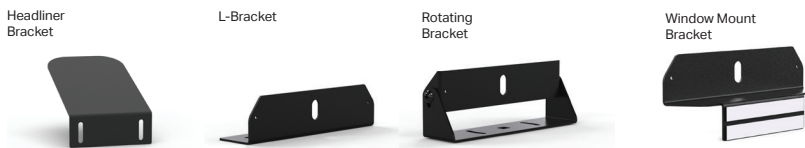

Fusion Light Stick	Part #	Fixed Price
Headliner Bracket	FN-4416	15
L-Bracket	FN-4016	10
Rotating Bracket	FN-4316	20
Window Lightstick Mount	FN-4516-LS	12